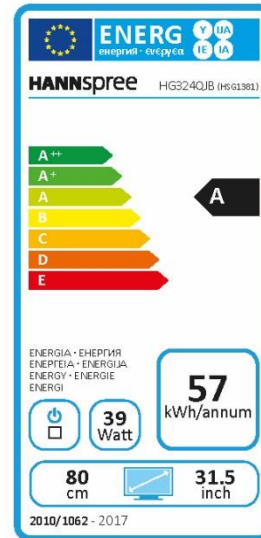

QHD (2K)  
2560 x 1440

Curved Panel  
1800R

2 ms  
Response Time

Tilt

Swivel

Display Size	80 cm / 31,5" Diagonal. Curved Panel 1800R
Panel Type	TFT – LED Backlight, SPVA Type Panel (*)
Aspect Ratio	16:9
Resolution (H x V)	2560 x 1440 QHD (2K)
Brightness	250cd/m <sup>2</sup>
Contrast (Typ.)	3.000:1 (Typical)
Contrast (Active)	300.000.000:1 (Active)
Viewing Angle L/R; U/D	178° H – 178° V (CR >10)
Response Time	2 msec (with OD)
Pixel Pitch	0.0908(H) x 0.2724(V) mm
Panel Surface	Anti-Glare
Display Colors	16.7M. Color Saturation NTSC 85%, sRGB 110%
Horizontal Frequency	31 ~ 215 kHz
Vertical Frequency	56 ~ 144 Hz
Max Display Frequency	2560 x 1440 @ 144Hz
Input 1	HDMI 2.0 x 2
Input 2	Display Port 1.2
Input 3	Mini Display Port 1.2
Buil-in Speakers	Yes, 1.5W x 2; Earphone Audio Out
Power Consumption	On: 38.6W; Stand-by: 0,22W; Off: N/A
AC Power Range	AC 100 ~ 240 Volt; 50 ~ 65 Hz
Product Dimensions	711 x 199 x 514 mm (W x D x H)
Packing Dimensions	815 x 183 x 551 mm (W x D x H)
Net / Gross Weight	7.3 Kgs / 9.5 Kgs
Bezel & Color Plan	Bezel-Metal Red ,Back cover-Black texture;Stand-Black texture with red decorative cover and lighting effects; Base-Metal black with red mylar.

VESA Mounting	100 x 100 mm
Monitor Stand	Height Adjustable Stand (135mm range)
Tilt / Kensington Lock	-5° ~ 15° (±2°) / Yes
Pivot / Swivel	Yes 90° Clockwise / Left: 45° - Right: 45°
Controls	Power key and five navigation keys
Color	sRGB, Warm, Nature, Cool, User Mode
View Mode	Standard, Game, Movie, Web, Text
On Screen Display	12 OSD Languages
Other Features	Flicker Free Low Blue Light Technology 144Hz AMD™ Radeon FreeSync
Accessory	Power Cable; DP Cable (1.8 mt); Audio Cable; Warranty Card; Quick Start Guide