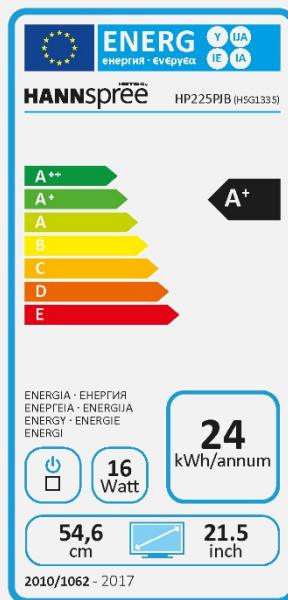

HP 225 PJB (RTW)

21.5" / 54,61cm Diagonal
LED Backlight – Format 16:9

- 21,5" 16:9 LED Backlight Monitor
- 1920 x 1080 Full HD 1080P
- 5ms Fast Response Time
- Input: Display Port+HDMI+VGA
- Built-In Stereo Speakers
- Tilt and Wall-Mountable (VESA)
- Multi-Functional Height Adjustable Stand
- Pivot Function (90° Rotation) and Swivel
- Low Power Consumption
- Multi-Video Modes
- ECO Friendly
- Flicker Free

RESPONSE TIME, VESA

5 msec

VESA
Wall-Mountable

ERGONOMIC FEATURES

Height
Adjust.
Stand

Pivot

Tilt

Swivel

Display Size	54,61 cm / 21.5" Diagonal
Panel Type	TFT – LED Backlight
Aspect Ratio	16:9
Resolution (H x V)	1920 x 1080 Full HD
Brightness	250cd/m ²
Contrast (Typ.)	1.000:1 (Typical)
Contrast (Active)	80.000.000:1 (Active)
Viewing Angle L/R; U/D	170° H / 160° V (CR >10)
Response Time	5 msec (typ)
Pixel Pitch	0,248 (H) x 0,248 (V) mm
Panel Surface	Anti-Glare
Display Colors	16.7M Colors
Horizontal Frequency	30 ~ 83 kHz
Vertical Frequency	56 ~ 75 Hz
Max Display Frequency	1920 x 1080 @ 60Hz
Input 1	D-Sub (VGA)
Input 2	Display Port
Input 3	HDMI
Speakers	1.5W x 2
Power Consumption	On: 21W; Stand-by: 0,36W; Off: 0,26W
AC Power Range	AC 100 ~ 240 Volt; 50 ~ 65 Hz
Product Dimensions	511 x 217 x 468 mm (W x D x H)
Packing Dimensions	572 x 155 x 387 mm (W x D x H)
Net / Gross Weight	4.1 Kgs / 5.2 Kgs (±0.3KG)
Bezel & Color Plan	Front Bezel, Rear Cover, Arm & Base : Texture Black

VESA Mounting	100 x 100 mm
Monitor Stand	Height Adjustable Stand (up to 110 mm)
Tilt / Kensington Lock	-5° ~ +19° / Yes
Pivot / Swivel	Yes 90° Clockwise / Left: 30° - Right: 30°
Controls	Menu, +, -, Auto, Power
Color	Warm, Nature, Cool, User Mode
Preset Mode	PC, Movie, Game Modes
On Screen Display	11 OSD Languages
Flicker Free	Yes
Accessory	Power Cable (1,5m); HDMI Cable (1,5m); Warranty Card; Quick Start Guide