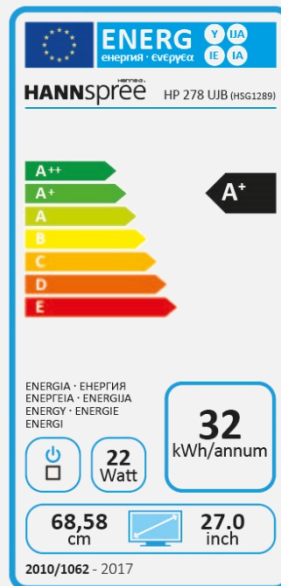

HP 278 UJB

27" / 68,6cm Diagonal
LED Backlight – Format 16:9

- 27" 16:9 LED Backlight Monitor
- 1920 x 1080 Resolution Full HD 1080P
- 178° Ultra-Wide Viewing Angle
- Triple Input: Display Port + HDMI + VGA
- Built-In Stereo Speakers
- USB HUB: 1 up, 2 down
- Tilt and Wall-Mountable (VESA)
- Multi-Functional Height Adjustable Stand
- Pivot Function (90° Rotation) and Swivel
- Low Power Consumption & Multi-Video Modes
- Flicker Free

RESPONSE TIME, VESA

5 msec

VESA
Wall-Mountable

ERGONOMIC FEATURES

Height
Adjust.
Stand

Tilt

Pivot

Swivel

Display Size	68,6cm / 27" Diagonal
Panel Type	TFT – LED Backlight PLS-Type Panel (*)
Aspect Ratio	16:9
Resolution (H x V)	1920 x 1080 Full HD
Brightness	300cd/m ²
Contrast (Typ.)	1.000:1 (Typical)
Contrast (Active)	80.000.000:1 (Active)
Viewing Angle L/R; U/D	178° H – 178° V (CR >10)
Response Time	5 msec
Pixel Pitch	0,311 (H) x 0,311 (V) mm
Panel Surface	Anti-Glare
Display Colors	16.7M Colors
Horizontal Frequency	24 ~ 83 kHz (Analog) / 30 ~ 83 kHz (Digital)
Vertical Frequency	56 ~ 75 Hz
Max Display Frequency	1920 x 1080 @ 60Hz
Input 1	D-Sub (VGA)
Input 2	HDMI
Input 3	Display Port
Buil-in Speakers	Yes, 2W x 2; Earphone out
Power Consumption	On: 26W; Stand-by: ≤ 0,42W; Off: ≤ 0,23W
AC Power Range	AC 100 ~ 240 Volt; 50 ~ 65 Hz
Product Dimensions	646.6 x 245 x 479 ~ 601 mm (W x D x H)
Packing Dimensions	770 x 210 x 475 mm (W x D x H)
Net / Gross Weight	7,9 Kgs / 9.8 Kgs
Bezel & Color Plan	Black texture: front bezel, back cover, arm, base

Supplier's Name	HANNspree
Model Name	HP278UJB
Energy Efficiency Class	A+
Screen Size (Centimetres)	68,6
Screen Size (Inches)	27,00
On mode power Consumption (W)	22
Annual Energy Consumption* (kWh)	32
Standby-mode Power Consumption (W)	0,42
Off-mode Power Consumption (W)	0,23
Screen Resolution	1920 x 1080