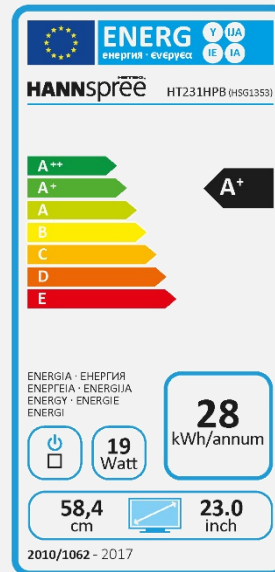

### TOUCH DISPLAY FEATURES

10 Point  
Touch

USB  
Link

7H  
Surface

Adj  
Stand

Display Size	58,42cm / 23" Diagonal
Panel Type	TFT – LED Backlight
Aspect Ratio	16:9
Resolution (H x V)	1920 x 1080 Full HD
Brightness	250cd/m <sup>2</sup>
Contrast (Typ.)	1.000:1 (Typical)
Contrast (Active)	80.000.000:1 (Active)
Viewing Angle L/R; U/D	170° H – 160° V (CR >10) / 176° H – 170° V (CR >5)
Response Time	5 msec (Typical)
Pixel Pitch	0,265 (H) x 0,265 (V) mm
Touch Type	Projected Capacitive Type – 10 Point Touch
Display Colors	16.7M Colors
Horizontal Frequency	31 ~ 80 kHz
Vertical Frequency	56 ~ 75 Hz
Max Display Frequency	1920 x 1080 @ 60Hz
Input 1	D-Sub (VGA)
Input 2	DVI-D
Input 3	HDMI
Buil-in Speakers	Yes, 1.5W x 2; Earphone Audio Out x 1
Power Consumption	On: 18,73 W; Stand-by: 0,364W; Off: 0,276W
AC Power Range	External Power Supply. Input: AC 100 ~ 240 Volt; 50 ~ 60 Hz. Output: 12V – 3A
Product Dimensions	574,6 x 43,7 x 404 mm (W x D x H)
Packing Dimensions	637,5 x 90 x 515,5 (W x D x H)
Net / Gross Weight	5,4 Kgs / 6,25 Kgs
Bezel & Color Plan	Bezel Arm / Base: Glossy Rear Cover: Matt

VESA Mounting	100 x 100 mm
Monitor Stand	Smart Adjustable Stand ("book" type)
Tilt / Kensington Lock	10° ~ 60° / Yes
Display Protection	Thickness 2,0 mm
Hardness / Transmittance	≥7H Toughened hard panel surface / ≥86%
Controls	Menü, Bri (+), Vol (-), Input/Enter, Power
Color	Warm, Natural, Cool, User Mode
Preset Mode	PC, Movie, Game, ECO Modes
On Screen Display	12 OSD Languages
Accessory	Power Cable (1,5m); VGA Cable (1,5m); Audio Cable (1,8m); USB Cable (1,8m); Warranty Card; Quick Start Guide

Supplier's Name	HANNspree
Model Name	HT231HPB
Energy Efficiency Class	A+
Screen Size (Centimetres)	58,4
Screen Size (Inches)	23,00
On mode power Consumption (W)	19
Annual Energy Consumption* (kWh)	28
Standby-mode Power Consumption (W)	0,364
Off-mode Power Consumption (W)	0,276
Screen Resolution	1920 x 1080