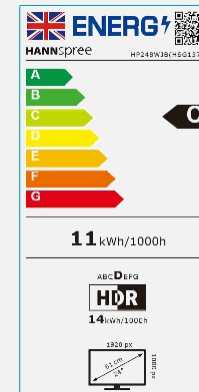

VESA Mounting	100 x 100 mm
Monitor Stand	Height Adjustable Stand (130 ± 3 mm range)
Tilt / Kensington Lock	-5° ~ +21° (±2°) / Yes
Pivot / Swivel	Yes + / - 90° / Left: 45° - Right: 45°
Controls	Power, Rocker
Color	5500, 6500, 9300, User Modes
Preset Mode	PC, Movie, Game, ECO Modes
On Screen Display	7 OSD Languages
Extra Features	- Built-in Webcam 5Mpixel High Definition with "Pop-up" design for privacy - Built-in Stereo Microphone / Built-in Speakers - Built-in USB 3.0 HUB 1 upstream, 2 downstream - Advanced Power management (Power Sensor): it allows the screen to turn off the backlight when the user is not in front of the screen. - Flicker Free / Low Blue Light Mode
Accessory	Power Supply; Power Cable (1,5m); HDMI Cable (1,5m); USB 3.0 Cable B-A (1,5m); Warranty Card; QSG

Herstellername	HANNspree
Modellname	HP248WJB
Energieeffizienzklasse für Standard Dynamic Range (SDR)	C
Energieeffizienzklasse für Standard Dynamic Range (SDR) (kWh/1000h)	11 kWh/1000h
Leistungsaufnahme im Betrieb	11,2 W
Leistungsaufnahme in ausgeschaltetem Zustand	0,2 W
Leistungsaufnahme im Standbybetrieb	0,3 W
Displaygröße (cm / Zoll)	60,54cm/23.8"
Bildschirmauflösung	1920 x 1080

Part Nr.: HP 248 WJB
RP503 (EU) & EP503 (UK)