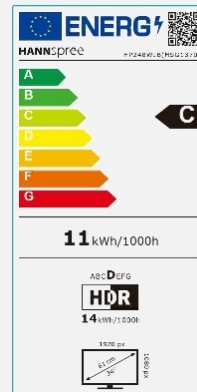

VESA Mounting	100 x 100 mm
Monitor Stand	Height Adjustable Stand (130 ± 3 mm range)
Tilt / Kensington Lock	-5° ~ +21° (±2°) / Yes
Pivot / Swivel	Yes + / - 90° / Left: 45° - Right: 45°
Controls	Power, Rocker
Color	5500, 6500, 9300, User Modes
Preset Mode	PC, Movie, Game, ECO Modes
On Screen Display	7 OSD Languages
Extra Features	- Built-in Webcam 5Mpixel High Definition with "Pop-up" design for privacy - Built-in Stereo Microphone / Built-in Speakers - Built-in USB 3.0 HUB 1 upstream, 2 downstream - Advanced Power management (Power Sensor): it allows the screen to turn off the backlight when the user is not in front of the screen. - Flicker Free / Low Blue Light Mode
Accessory	Power Supply; Power Cable (1,5m); HDMI Cable (1,5m); USB 3.0 Cable B-A (1,5m); Warranty Card; QSG

Herstellername	HANNspree
Modellname	HP248WJB
Energieeffizienzklasse für Standard Dynamic Range (SDR)	C
Energieeffizienzklasse für Standard Dynamic Range (SDR) (kWh/1000h)	11 kWh/1000h
Leistungsaufnahme im Betrieb	11,2 W
Leistungsaufnahme in ausgeschaltetem Zustand	0,2 W
Leistungsaufnahme im Standbybetrieb	0,3 W
Displaygröße (cm / Zoll)	60,54cm/23.8"
Bildschirmauflösung	1920 x 1080

Part Nr.: HP 248 WJB
RP503 (EU) & EP503 (UK)