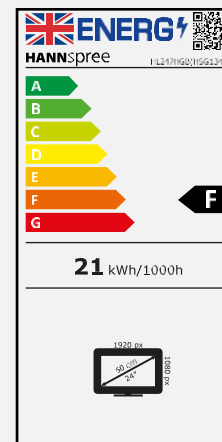

HL 247 HGB

23.6" / 59,94cm Diagonal
LED Backlight – Format 16:9

- 23.6" 16:9 LED Backlight Monitor
- Hard Glass Protection (Hardness $\geq 7H$)
- 1920 x 1080 Resolution Full HD 1080P
- 80,000,000:1 Active Contrast
- 5ms Fast Response Time
- VGA + DVI-D + HDMI Inputs
- Built-In Stereo Speakers
- Low Power Consumption
- Multi-Video Modes
- Tilt and Wall-Mountable (VESA)
- ECO Friendly
- Low Blue Light Mode

RESPONSE TIME, VESA

5 msec

VESA
Wall-Mountable

ERGONOMIC FEATURES

Hard
Glass
Prot.

Tilt

Low
Power
Cons.

Eco
Friendly

Display Size	59,94cm / 23.6" Diagonal
Panel Type	TFT – LED Backlight
Aspect Ratio	16:9
Resolution (H x V)	1920 x 1080 Full HD
Brightness	250cd/m ²
Contrast (Typ.)	1.000:1 (Typical)
Contrast (Active)	80.000.000:1 (Active)
Viewing Angle L/R; U/D	170° H – 160° V (CR >10)
Response Time	5 msec (typ)
Pixel Pitch	0,2715 (H) x 0,2715 (V) mm
Panel Surface	Anti-Glare
Display Colors	16.7M Colors
Horizontal Frequency	30 ~ 83 kHz
Vertical Frequency	56 ~ 75 Hz
Max Display Frequency	1920 x 1080 @ 60Hz
Input 1	D-Sub (VGA)
Input 2	DVI-D with HDCP
Input 3	HDMI
Buil-in Speakers	Yes, 1.5W x 2; Earphone Jack
Power Consumption	On: 21W; Stand-by: 0,5W; Off: 0,3W
AC Power Range	AC 100 ~ 240 Volt; 50 ~ 65 Hz
Product Dimensions	561 x 220 x 399 mm (W x D x H)
Packing Dimensions	614 x 109 x 465 mm (W x D x H)
Net / Gross Weight	5,2 Kgs / 6,3 Kgs
Bezel & Color Plan	Black texture: front bezel,back cover , arm, base

VESA Mounting	100 x 100 mm
Monitor Stand	Regular Stand
Tilt / Kensington Lock	-5° ~ 15° / Yes
Display Protection	Thickness 2 mm
Hardness / Transmittance	≥7H / ≥88%
Controls	Menu, Bri (+), Vol(-) Input/Enter, Power
Color	Warm, Natural, Cool, User Mode
Preset Mode	PC, Movie, Game, ECO Modes
On Screen Display	12 OSD Languages
Accessory	Power Cable (1,5m); HDMI Cable (1,5m); Warranty Card; Quick Start Guide