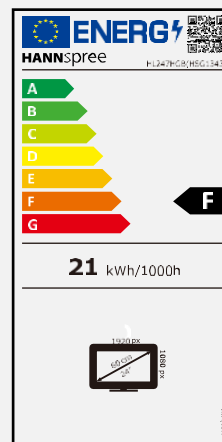

HL 247 HGB

23.6" / 59,94cm Diagonal
LED Backlight – Format 16:9

- 23.6" 16:9 LED Backlight Monitor
- Hard Glass Protection (Hardness $\geq 7H$)
- 1920 x 1080 Resolution Full HD 1080P
- 80,000,000:1 Active Contrast
- 5ms Fast Response Time
- VGA + DVI-D + HDMI Inputs
- Built-In Stereo Speakers
- Low Power Consumption
- Multi-Video Modes
- Tilt and Wall-Mountable (VESA)
- ECO Friendly
- Low Blue Light Mode

RESPONSE TIME, VESA

5 msec

VESA
Wall-Mountable

ERGONOMIC FEATURES

Hard
Glass
Prot.

Tilt

Low
Power
Cons.

Eco
Friendly

Display Size	59,94cm / 23.6" Diagonal
Panel Type	TFT – LED Backlight
Aspect Ratio	16:9
Resolution (H x V)	1920 x 1080 Full HD
Brightness	250cd/m ²
Contrast (Typ.)	1.000:1 (Typical)
Contrast (Active)	80.000.000:1 (Active)
Viewing Angle L/R; U/D	170° H – 160° V (CR >10)
Response Time	5 msec (typ)
Pixel Pitch	0,2715 (H) x 0,2715 (V) mm
Panel Surface	Anti-Glare
Display Colors	16.7M Colors
Horizontal Frequency	30 ~ 83 kHz
Vertical Frequency	56 ~ 75 Hz
Max Display Frequency	1920 x 1080 @ 60Hz
Input 1	D-Sub (VGA)
Input 2	DVI-D with HDCP
Input 3	HDMI
Buil-in Speakers	Yes, 1.5W x 2; Earphone Jack
Power Consumption	On: 21W; Stand-by: 0,5W; Off: 0,3W
AC Power Range	AC 100 ~ 240 Volt; 50 ~ 65 Hz
Product Dimensions	561 x 220 x 399 mm (W x D x H)
Packing Dimensions	614 x 109 x 465 mm (W x D x H)
Net / Gross Weight	5,2 Kgs / 6,3 Kgs
Bezel & Color Plan	Black texture: front bezel,back cover , arm, base

VESA Mounting	100 x 100 mm
Monitor Stand	Regular Stand
Tilt / Kensington Lock	-5° ~ 15° / Yes
Display Protection	Thickness 2 mm
Hardness / Transmittance	≥7H / ≥88%
Controls	Menu, Bri (+), Vol(-) Input/Enter, Power
Color	Warm, Natural, Cool, User Mode
Preset Mode	PC, Movie, Game, ECO Modes
On Screen Display	12 OSD Languages
Accessory	Power Cable (1,5m); HDMI Cable (1,5m); Warranty Card; Quick Start Guide