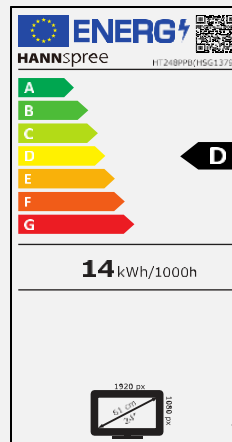

60,45 cm / 23.8"

Part. No.: HT 248 PPB

SIZE, RESOLUTION

23.8"
16:9 Aspect Ratio

Full HD
1920 x 1080

CONNECTIVITY, SPEAKER

HDMI
Display Port
VGA

Built-In
Stereo Speaker

Display Size	60,45cm / 23.8" Diagonal
Panel Type	TFT – LED Backlight
Aspect Ratio	16:9
Resolution (H x V)	1920 x 1080 Full HD
Brightness	300 cd/m ² (Panel) – 250 cd/m ² (Monitor)
Contrast (Typ.)	3.000:1 (Typical)
Contrast (Active)	10.000.000:1 (Active)
Viewing Angle L/R; U/D	178° H – 178° V (CR > 10)
Response Time	8 msec
Pixel Pitch	0,2745 (H) x 0,2745 (V) mm
Touch Type	Projected Capacitive Type – 10 Point Touch
Display Colors	16.7M Colors
Horizontal Frequency	31 ~ 83 kHz
Vertical Frequency	56 ~ 75 Hz
Max Display Frequency	1920 x 1080 @ 60Hz
Input 1	D-Sub (VGA)
Input 2	HDMI 1.4
Input 3	Display Port 1.2
Buil-in Speakers	Yes, 1,5W x 2; Earphone Audio Out x 1
Power Consumption	On: 14W; Stand-by: 0,3W; Off: 0,3W
AC Power Range	External Power Adaptor: Input: AC 100 ~ 240 Volt; 50 ~ 60 Hz Output: 12V – 3A
Product Dimensions	549,84 x 49,15 x 333,2 mm (W x D x H)
Packing Dimensions	630 x 123 x 439 mm (W x D x H)
Net / Gross Weight	4,5 Kg / 6,1 Kg
Bezel & Color Plan	Bezel: Black texture; Back cover: Black texture; Arm: Metal black

VESA Mounting	100 x 100 mm
Monitor Stand	Smart Adjustable Stand ("book" type)
Tilt / Kensington Lock	15° ~ 70° (+1/-3°) / Yes
Display Protection	Thickness 1,2 ± 0,1 mm; Material OGS
Hardness / Transmittance	≥7H Toughened hard panel surface / ≥88%
Controls	Menü, Bri (+), Vol (-), Input/Enter, Power
Color	Warm, Natural, Cool, User Mode
Preset Mode	PC, Movie, Game, ECO Modes
On Screen Display	15 OSD Languages
Accessory	Power Supply; Power Cable (1,5m); HDMI Cable (1,5m); USB 3.0 (B-A) Cable (1,8m); Warranty Card; QSG
Other Features	USB 3.0 HUB: 1 Up stream, 2 Down stream Flicker Free and Low Blue Light Mode
Orientation	Landscape, Portrait