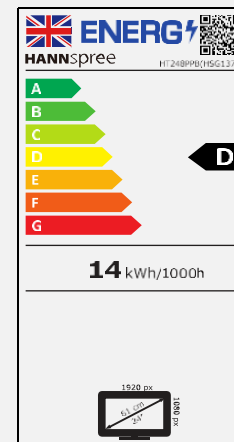

60,45 cm / 23.8"

Part. No.: HT 248 PPB

SIZE, RESOLUTION

23.8"
16:9 Aspect Ratio

Full HD
1920 x 1080

CONNECTIVITY, SPEAKER

HDMI
Display Port
VGA

Built-In
Stereo Speaker

Display Size	60,45cm / 23.8" Diagonal
Panel Type	TFT – LED Backlight
Aspect Ratio	16:9
Resolution (H x V)	1920 x 1080 Full HD
Brightness	300 cd/m ² (Panel) – 250 cd/m ² (Monitor)
Contrast (Typ.)	3.000:1 (Typical)
Contrast (Active)	10.000.000:1 (Active)
Viewing Angle L/R; U/D	178° H – 178° V (CR > 10)
Response Time	8 msec
Pixel Pitch	0,2745 (H) x 0,2745 (V) mm
Touch Type	Projected Capacitive Type – 10 Point Touch
Display Colors	16.7M Colors
Horizontal Frequency	31 ~ 83 kHz
Vertical Frequency	56 ~ 75 Hz
Max Display Frequency	1920 x 1080 @ 60Hz
Input 1	D-Sub (VGA)
Input 2	HDMI 1.4
Input 3	Display Port 1.2
Buil-in Speakers	Yes, 1,5W x 2; Earphone Audio Out x 1
Power Consumption	On: 14W; Stand-by: 0,3W; Off: 0,3W
AC Power Range	External Power Adaptor: Input: AC 100 ~ 240 Volt; 50 ~ 60 Hz Output: 12V – 3A
Product Dimensions	549,84 x 49,15 x 333,2 mm (W x D x H)
Packing Dimensions	630 x 123 x 439 mm (W x D x H)
Net / Gross Weight	4,5 Kg / 6,1 Kg
Bezel & Color Plan	Bezel: Black texture; Back cover: Black texture; Arm: Metal black

VESA Mounting	100 x 100 mm
Monitor Stand	Smart Adjustable Stand ("book" type)
Tilt / Kensington Lock	15° ~ 70° (+1/-3°) / Yes
Display Protection	Thickness 1,2 ± 0,1 mm; Material OGS
Hardness / Transmittance	≥7H Toughened hard panel surface / ≥88%
Controls	Menü, Bri (+), Vol (-), Input/Enter, Power
Color	Warm, Natural, Cool, User Mode
Preset Mode	PC, Movie, Game, ECO Modes
On Screen Display	15 OSD Languages
Accessory	Power Supply; Power Cable (1,5m); HDMI Cable (1,5m); USB 3.0 (B-A) Cable (1,8m); Warranty Card; QSG
Other Features	USB 3.0 HUB: 1 Up stream, 2 Down stream Flicker Free and Low Blue Light Mode
Orientation	Landscape, Portrait