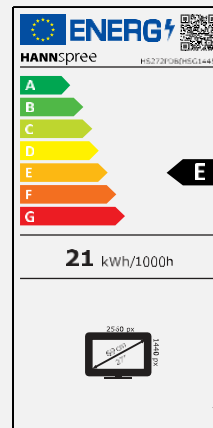

VESA Mounting	100 x 100 mm
Monitor Stand	Fixed Stand
Tilt / Kensington Lock	-5° ~ 20° / Yes
Pivot / Swivel	- / -
Controls	Menu(Input) / ▲(Bri) / ▼(Vol) / Auto(Return) / Power
Color	Warm, Nature, Cool, User Mode
Preset Mode	PC. Movie, Game Modes
On Screen Display	15 OSD Languages
Built-in USB Hub	USB 3.0: 1 upstream, 3 downstream
Other Features	Flicker Free / Low Blue Light Mode Picture In Picture / Picture by Picture
Accessory	Power Adaptor; Power Cable (1,5m); HDMI Cable (1,5m); Warranty Card; Quick Start Guide

Supplier's Name	HANNspree
Model Name	HS272PDB
Energy efficiency class for standard Dynamic Range (SDR)	E
Annual Energy Power Consumption (kWh/1000h)	21 kWh/1000h
On mode power demand for Standard Dynamic Range (SDR)	21 W
Off mode power demand (W)	0,3 W
Standby mode power demand (W)	0,5 W
Screen Diagonal (cm / inches)	68,6 cm / 27"
Resolution	2560 x 1440

PART NO.:
HS 272 PDB

* "ADS" word mark / trademark and related patents on technologies belong to their respective owners.

Display Solutions