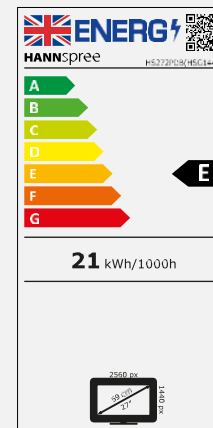

HS 272 PDB

68,6 cm / 27" Diagonal
LED Backlight – Format 16:9

- 27" 16:9 LED Backlight Monitor
- 2560 x 1440 WQHD Resolution
- 178° / 178° Ultra Wide Viewing Angle
- Digital Inputs: Display Port + HDMI
- Daisy Chain, DP out
- Picture In Picture & Picture by Picture
- USB 3.0 HUB, 1 up - 3 down
- Built-In Stereo Speakers
- Tilt and Wall-Mountable (VESA)
- Low Power Consumption
- Multi-Video Modes
- Flicker Free
- Low Blue Light Mode

68,6 cm / 27"

Part No.: HS 272 PDB

SIZE, RESOLUTION

27"
16:9 Aspect Ratio

WQHD
2560 x 1440

CONNECTIVITY

DP
HDMI

Daisy Chain
DP Out

Display Size	68,6cm / 27" Diagonal
Panel Type	TFT – LED Backlight, ADS Panel (*)
Aspect Ratio	16:9
Resolution (H x V)	2560 x 1440 WQHD
Brightness	300cd/m ²
Contrast (Typ.)	1.000:1 (Typical)
Contrast (Active)	10.000.000:1 (Active)
Viewing Angle L/R; U/D	178° H – 178° V (CR >10)
Response Time	5 msec (with OD)
Pixel Pitch	0.2331 (H) x 0.2331 (V) mm
Panel Surface	Anti-Glare 25% Haze; 3H Hardness Coating
Display Colors	16.7M Colors
Horizontal Frequency	31 ~ 83 kHz
Vertical Frequency	56 ~ 75 Hz
Max Display Frequency	2560 x 1440 @ 60Hz
Input 1	HDMI 1.4
Input 2	DP 1.2
Output	DP 1.2 (for Daisy Chain)
Buil-in Speakers	Yes, 2W x 2; Audio Out Earphone Jack
Power Consumption	On: 21W; Stand-by: 0,5W; Off: 0,3W
AC Power Range	External PSU DC: 12V – 5A AC 100 ~ 240 Volt; 50 ~ 65 Hz
Product Dimensions	639,89 x 208 x 459,33 mm with stand (W x D x H) 639,89 x 46,9 x 380,81 mm without stand (W x D x H)
Packing Dimensions	712 x 120 x 453 mm (W x D x H)
Net / Gross Weight	5,2 Kg / 7,0 Kg

Supplier's Name	HANNspree
Model Name	HS272PDB
Energy efficiency class for standard Dynamic Range (SDR)	E
Annual Energy Power Consumption (kWh/1000h)	21 kWh/1000h
On mode power demand for Standard Dynamic Range (SDR)	21 W
Off mode power demand (W)	0,3 W
Standby mode power demand (W)	0,5 W
Screen Diagonal (cm / inches)	68,6 cm / 27"
Resolution	2560 x 1440