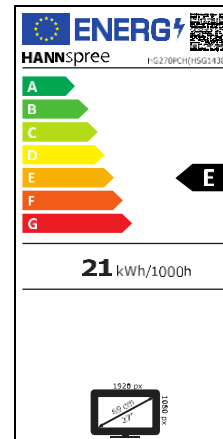

68,6 cm / 27"

Part. No.: HG 270 PCH

27" Screen Size

HDMI DP

240Hz Refresh Rate

1msec Response Time (MPRT)

Tilt

Full HD 1920 x 1080

Curved Panel 1800R

Speakers

178° Ultra Wide Viewing Angle

VESA

Display Size	68,6 cm / 27" Diagonal. Curved Panel 1800R
Panel Type	TFT – LED Backlight, VA Panel (*)
Aspect Ratio	16:9
Resolution (H x V)	1920 x 1080 Full HD
Brightness	350cd/m ² (Typical)
Contrast (Typ.)	3.000:1 (Typical)
Contrast (Active)	10.000.000:1 (Active)
Viewing Angle L/R; U/D	178° H – 178° V (CR >10)
Response Time	1ms (MPRT) / 5ms (with OD)
Pixel Pitch	0,3114(H) x 0,3114(V) mm
Panel Surface	Anti-glare, Haze-level 25%
Display Colors	16.7M
Horizontal Frequency	30 ~ 274 kHz
Vertical Frequency	56 ~ 240 Hz
Max Display Frequency	1920 x 1080 @ 240Hz
Input 1	HDMI 2.0
Input 2	Display Port 1.2
Input 3	USB 2.0 (Only for FW update)
Buil-in Speakers	Yes, 2W x 2, Earphone Jack
Power Consumption	On: 21W; Stand-by: 0,2W; Off: 0,2W
Power Range	External PSU DC: 12V – 4A AC 100 ~ 240 Volt; 50 ~ 65 Hz
Product Dimensions	612,02 x 188,3 x 462,71 mm with stand (W x D x H) 612,02 x 65,17 x 359,18 mm without stand (W x D x H)
Packing Dimensions	675 x 125 x 431 mm (W x D x H)
Net / Gross Weight	3,62 Kg / 5,15 Kg

VESA Mounting	100 x 100 mm
Monitor Stand	Regular
Tilt / Kensington Lock	-4°~11° (±1°) / Yes
Pivot / Swivel	- / -
Controls	MENU / EXIT / ▲ / ▼ / POWER
Color	9300 / 6500 / 5500 / User
Preset Mode	PC, ECO, Movie, Game Modes
On Screen Display	7 OSD Languages
Other Features	Flicker Free (Except MPRT) Low Blue Light Mode Picture in Picture / Picture by Picture
Accessory	External Power Supply; Power Cable (1,5mt); DP Cable (1,5mt); Warranty Card; Quick Start Guide