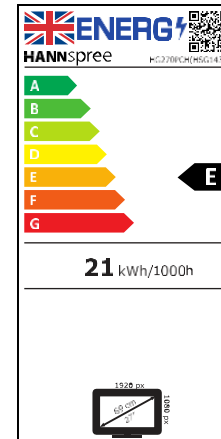

68,6 cm / 27"

Part. No.: HG 270 PCH

27" Screen Size

HDMI DP

240Hz Refresh Rate

1msec Response Time (MPRT)

Tilt

Full HD 1920 x 1080

Curved Panel 1800R

Speakers

178° Ultra Wide Viewing Angle

VESA

Display Size	68,6 cm / 27" Diagonal. Curved Panel 1800R
Panel Type	TFT – LED Backlight, VA Panel (*)
Aspect Ratio	16:9
Resolution (H x V)	1920 x 1080 Full HD
Brightness	350cd/m ² (Typical)
Contrast (Typ.)	3.000:1 (Typical)
Contrast (Active)	10.000.000:1 (Active)
Viewing Angle L/R; U/D	178° H – 178° V (CR >10)
Response Time	1ms (MPRT) / 5ms (with OD)
Pixel Pitch	0,3114(H) x 0,3114(V) mm
Panel Surface	Anti-glare, Haze-level 25%
Display Colors	16.7M
Horizontal Frequency	30 ~ 274 kHz
Vertical Frequency	56 ~ 240 Hz
Max Display Frequency	1920 x 1080 @ 240Hz
Input 1	HDMI 2.0
Input 2	Display Port 1.2
Input 3	USB 2.0 (Only for FW update)
Buil-in Speakers	Yes, 2W x 2, Earphone Jack
Power Consumption	On: 21W; Stand-by: 0,2W; Off: 0,2W
Power Range	External PSU DC: 12V – 4A AC 100 ~ 240 Volt; 50 ~ 65 Hz
Product Dimensions	612,02 x 188,3 x 462,71 mm with stand (W x D x H) 612,02 x 65,17 x 359,18 mm without stand (W x D x H)
Packing Dimensions	675 x 125 x 431 mm (W x D x H)
Net / Gross Weight	3,62 Kg / 5,15 Kg

VESA Mounting	100 x 100 mm
Monitor Stand	Regular
Tilt / Kensington Lock	-4°~11° (±1°) / Yes
Pivot / Swivel	- / -
Controls	MENU / EXIT / ▲ / ▼ / POWER
Color	9300 / 6500 / 5500 / User
Preset Mode	PC, ECO, Movie, Game Modes
On Screen Display	7 OSD Languages
Other Features	Flicker Free (Except MPRT) Low Blue Light Mode Picture in Picture / Picture by Picture
Accessory	External Power Supply; Power Cable (1,5mt); DP Cable (1,5mt); Warranty Card; Quick Start Guide