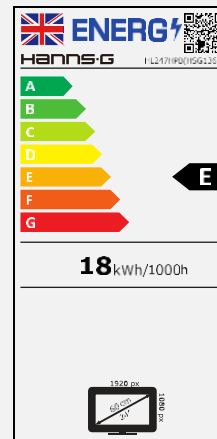

Display Size	59,94 cm / 23.6" Diagonal
Panel Type	TFT – LED Backlight
Aspect Ratio	16:9
Resolution (H x V)	1920 x 1080 Full HD
Brightness	250cd/m²
Contrast (Typ.)	1.000:1 (Typical)
Contrast (Active)	10.000.000:1 (Active)
Viewing Angle L/R; U/D	170° H / 160° V (CR > 10); 178° H / 170° V (CR > 5)
Response Time	5 msec (typ)
Pixel Pitch	0,271 (H) x 0,271 (V) mm
Panel Surface	Anti-Glare
Display Colors	16.7M Colors
Horizontal Frequency	31 ~ 83 kHz
Vertical Frequency	56 ~ 75 Hz
Max Display Frequency	1920 x 1080 @ 60Hz
Input 1	D-Sub (VGA)
Input 2	DVI-D
Input 3	HDMI
Speakers	Yes, 1,5W x 2; Earphone Audio Out
Power Consumption	On: 18W; Stand-by: 0,5W; Off: 0,3W
AC Power Range	AC 100 ~ 240 Volt; 50 ~ 65 Hz
Product Dimensions	554,5 x 185,1 x 411,5 mm (W x D x H)
Packing Dimensions	628 x 115 x 404 mm (W x D x H)
Net / Gross Weight	4,1 Kgs / 5,2 Kgs (±0,3KG)
Bezel & Color Plan	Black Texture: Front Bezel, Rear cover, Arm, Base

VESA Mounting	100 x 100 mm
Monitor Stand	Regular Stand
Tilt / Kensington Lock	-5° ~ 20° / Yes
Pivot / Swivel	No / No
Controls	Power, Input / Enter, Bri (+), Vol (-), Menu
Color	Warm, Nature, Cool, User Mode
Preset Mode	PC, Movie, Game, Eco Modes
On Screen Display	12 OSD Languages
Flicker Free	Yes
Accessory	Power Cable (1,5m); HDMI Cable (1,5m); Warranty Card; Quick Start Guide

Supplier's Name	HANNspree
Model Name	HL247HPB
Energy efficiency class for standard Dynamic Range (SDR)	E
Annual Energy Power Consumption (kWh/1000h)	18 kWh/1000h
On mode power demand for Standard Dynamic Range (SDR)	14 W
Off mode power demand (W)	0,3 W
Standby mode power demand (W)	0,5 W
Screen Diagonal (cm / inches)	60cm / 23.6"
Resolution	1920 x 1080

PART. NO.:
HL 247 HPB

4 711404 022029 >