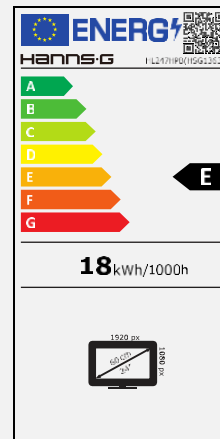

Display Size	59,94 cm / 23.6" Diagonal
Panel Type	TFT – LED Backlight
Aspect Ratio	16:9
Resolution (H x V)	1920 x 1080 Full HD
Brightness	250cd/m²
Contrast (Typ.)	1.000:1 (Typical)
Contrast (Active)	10.000.000:1 (Active)
Viewing Angle L/R; U/D	170° H / 160° V (CR > 10); 178° H / 170° V (CR > 5)
Response Time	5 msec (typ)
Pixel Pitch	0,271 (H) x 0,271 (V) mm
Panel Surface	Anti-Glare
Display Colors	16.7M Colors
Horizontal Frequency	31 ~ 83 kHz
Vertical Frequency	56 ~ 75 Hz
Max Display Frequency	1920 x 1080 @ 60Hz
Input 1	D-Sub (VGA)
Input 2	DVI-D
Input 3	HDMI
Speakers	Yes, 1,5W x 2; Earphone Audio Out
Power Consumption	On: 18W; Stand-by: 0,5W; Off: 0,3W
AC Power Range	AC 100 ~ 240 Volt; 50 ~ 65 Hz
Product Dimensions	554,5 x 185,1 x 411,5 mm (W x D x H)
Packing Dimensions	628 x 115 x 404 mm (W x D x H)
Net / Gross Weight	4,1 Kgs / 5,2 Kgs (±0,3KG)
Bezel & Color Plan	Black Texture: Front Bezel, Rear cover, Arm, Base

VESA Mounting	100 x 100 mm
Monitor Stand	Regular Stand
Tilt / Kensington Lock	-5° ~ 20° / Yes
Pivot / Swivel	No / No
Controls	Power, Input / Enter, Bri (+), Vol (-), Menu
Color	Warm, Nature, Cool, User Mode
Preset Mode	PC, Movie, Game, Eco Modes
On Screen Display	12 OSD Languages
Flicker Free	Yes
Accessory	Power Cable (1,5m); HDMI Cable (1,5m); Warranty Card; Quick Start Guide

Supplier's Name	HANNspree
Model Name	HL247HPB
Energy efficiency class for standard Dynamic Range (SDR)	E
Annual Energy Power Consumption (kWh/1000h)	18 kWh/1000h
On mode power demand for Standard Dynamic Range (SDR)	14 W
Off mode power demand (W)	0,3 W
Standby mode power demand (W)	0,5 W
Screen Diagonal (cm / inches)	60cm / 23.6"
Resolution	1920 x 1080

PART. NO.:
HL 247 HPB

4 711404 022029 >