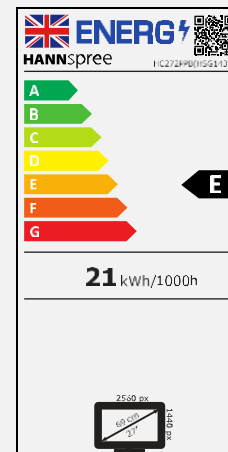

### OTHER FEATURES

Eco  
Friendly

Low Blue  
Light  
Mode

Tilt

Flicker  
Free

Display Size	68,6cm / 27" Diagonal
Panel Type	TFT – LED Backlight AHVA Panel (*)
Aspect Ratio	16:9
Resolution (H x V)	2560 x 1440 WQHD
Brightness	300cd/m <sup>2</sup> (Typical)
Contrast (Typ.)	1.000:1 (Typical)
Contrast (Active)	10.000.000:1 (Active)
Viewing Angle L/R; U/D	178° H – 178° V (CR >10)
Response Time	5 msec (OD)
Pixel Pitch	0,2331 (H) x 0,2331 (V) mm
Panel Surface	Anti-Glare, 3H Hardness Coating
Display Colors	1.07B Colors
Horizontal Frequency	31 ~ 89 kHz
Vertical Frequency	56 ~ 75 Hz
Max Display Frequency	2560 x 1440 @ 60Hz
Input 1	D-Sub (VGA)
Input 2	HDMI 1.4
Input 3 & 4	Display Port 1.2 / Audio In
Buil-in Speakers	Yes, 2W x 2
Power Consumption	On: 21,4W; Stand-by: 0,5W; Off: 0,3W
Power Range	External PSU DC: 12V – 4A AC 100 ~ 240 Volt; 50 ~ 65 Hz
Product Dimensions	659,15 x 171,88 x 470,49 mm with stand (W x D x H) 659,15 x 47,3 x 380,1 mm without stand (W x D x H)
Packing Dimensions	674 x 134 x 513 mm (W x D x H)
Net / Gross Weight	4,4 Kg / 6 Kg (±0,3 Kg)

VESA Mounting	100 x 100 mm
Monitor Stand	Fixed Stand
Tilt / Kensington Lock	-5° ~ 15° (±2°) / Yes
Pivot / Swivel	- / -
Controls	MENU / ▲ / ▼ / EXIT / POWER
Color	5500K / 6500K / 9300K / User Modes
Preset Mode	PC, ECO, Movie, Game Modes
On Screen Display	7 OSD Languages
Other Features	Flicker Free / Low Blue Light Mode
Accessory	External Power Supply (1,2m); Power Cable (1,5m); HDMI Cable (1,5m); Warranty Card; Quick Start Guide

Supplier's Name	HANNspree
Model Name	HC272PPB
Energy efficiency class for standard Dynamic Range (SDR)	E
Annual Energy Power Consumption (kWh/1000h)	21 kWh/1000h
On mode power demand for Standard Dynamic Range (SDR)	21,4 W
Off mode power demand (W)	0,3 W
Standby mode power demand (W)	0,5 W
Screen Diagonal (cm / inches)	68,6cm / 27"
Resolution	2560 x 1440