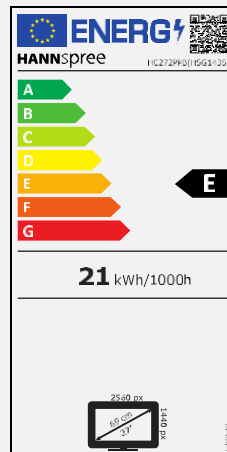

### OTHER FEATURES

Eco  
Friendly

Low Blue  
Light  
Mode

Tilt

Flicker  
Free

Display Size	68,6cm / 27" Diagonal
Panel Type	TFT – LED Backlight AHVA Panel (*)
Aspect Ratio	16:9
Resolution (H x V)	2560 x 1440 WQHD
Brightness	300cd/m <sup>2</sup> (Typical)
Contrast (Typ.)	1.000:1 (Typical)
Contrast (Active)	10.000.000:1 (Active)
Viewing Angle L/R; U/D	178° H – 178° V (CR >10)
Response Time	5 msec (OD)
Pixel Pitch	0,2331 (H) x 0,2331 (V) mm
Panel Surface	Anti-Glare, 3H Hardness Coating
Display Colors	1.07B Colors
Horizontal Frequency	31 ~ 89 kHz
Vertical Frequency	56 ~ 75 Hz
Max Display Frequency	2560 x 1440 @ 60Hz
Input 1	D-Sub (VGA)
Input 2	HDMI 1.4
Input 3 & 4	Display Port 1.2 / Audio In
Buil-in Speakers	Yes, 2W x 2
Power Consumption	On: 21,4W; Stand-by: 0,5W; Off: 0,3W
Power Range	External PSU DC: 12V – 4A AC 100 ~ 240 Volt; 50 ~ 65 Hz
Product Dimensions	659,15 x 171,88 x 470,49 mm with stand (W x D x H) 659,15 x 47,3 x 380,1 mm without stand (W x D x H)
Packing Dimensions	674 x 134 x 513 mm (W x D x H)
Net / Gross Weight	4,4 Kg / 6 Kg (±0,3 Kg)

VESA Mounting	100 x 100 mm
Monitor Stand	Fixed Stand
Tilt / Kensington Lock	-5° ~ 15° (±2°) / Yes
Pivot / Swivel	- / -
Controls	MENU / ▲ / ▼ / EXIT / POWER
Color	5500K / 6500K / 9300K / User Modes
Preset Mode	PC, ECO, Movie, Game Modes
On Screen Display	7 OSD Languages
Other Features	Flicker Free / Low Blue Light Mode
Accessory	External Power Supply (1,2m); Power Cable (1,5m); HDMI Cable (1,5m); Warranty Card; Quick Start Guide

Supplier's Name	HANNspree
Model Name	HC272PPB
Energy efficiency class for standard Dynamic Range (SDR)	E
Annual Energy Power Consumption (kWh/1000h)	21 kWh/1000h
On mode power demand for Standard Dynamic Range (SDR)	21,4 W
Off mode power demand (W)	0,3 W
Standby mode power demand (W)	0,5 W
Screen Diagonal (cm / inches)	68,6cm / 27"
Resolution	2560 x 1440