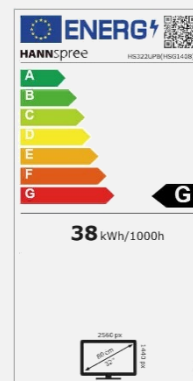

HS 322 UPB (Model No. HSG1408)

80 cm / 31.5" Diagonal
LED Backlight – Format 16:9

- 31.5" 16:9 LED Backlight Monitor
- 2560 x 1440 WQHD Resolution
- 178° / 178° Ultra-Wide Viewing Angle
- Digital Inputs: HDMI + DP
- Picture In Picture / Picture by Picture
- USB 3.0 HUB, 1 up - 4 down
- Built-In Stereo Speakers
- Tilt and Wall-Mountable (VESA)
- Low Power Consumption
- Multi-Video Modes
- Low Blue Light Mode
- Flicker Free

Display Size	80cm / 31.5" Diagonal
Panel Type	TFT – LED Backlight
Aspect Ratio	16:9
Resolution (H x V)	2560 x 1440 WQHD
Brightness	350cd/m ²
Contrast (Typ.)	1.200:1 (Typical)
Contrast (Active)	80.000.000:1 (Active)
Viewing Angle L/R; U/D	178° H – 178° V (CR >10)
Response Time	5 msec (with OD)
Pixel Pitch	0,272 (H) x 0,272 (V) mm
Panel Surface	Anti-Glare
Display Colors	1.07B Colors
Horizontal Frequency	30 ~ 138 kHz
Vertical Frequency	48 ~ 75 Hz
Max Display Frequency	2560 x 1440 @ 60Hz
Input 1	HDMI 2.0
Input 2	DP 1.2
Audio I/O	Audio In (via HDMI/DP); Audio Out 3.5mm jack
Buil-in Speakers	Yes, 2W x 2; Earphone Jack
Power Consumption	On Mode: 30.91W; Sleep Mode: 0.30W; Off Mode: 0.24W (EPEC Total Energy Consumption. ENERGY STAR® Program Requirements for Displays Version 7.1)
AC Power Range	AC 100 ~ 240 Volt; 50 ~ 65 Hz
Product Dimensions	724,8 x 168,2 x 528,2 mm (W x D x H)
Packing Dimensions	806 x 146 x 514 mm (W x D x H)
Net / Gross Weight	6,6 Kg / 9,3 Kg (±0.3KG)
Bezel & Color Plan	Black texture: front bezel, back cover, arm, base

VESA Mounting	100 x 100 mm
Monitor Stand	Fixed Stand
Tilt / Kensington Lock	-5° ~ 15° / Yes
Pivot / Swivel	- / -
Controls	Menu, (-), (+), AUTO, Power
Color	9300K, 6500K, 5500K, User Modes, Low Blue Light Mode
Preset Mode	PC, Movie, Game, ECO Modes
On Screen Display	11 OSD Languages
Accessory	Power Cable (1,5m); HDMI Cable (1,5m); Warranty Card; Quick Start Guide
Other Features	USB 3.0 HUB (1 Upstream; 4 Downstream) Picture In Picture / Picture by Picture Low Blue Light Mode / Flicker Free