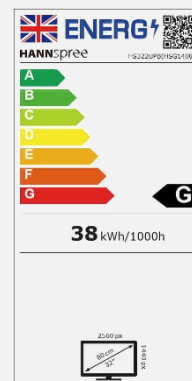

VIEWING ANGLE, VESA

178°
178° Ultra-Wide
Viewing Angle

VESA
VESA
Wall-Mountable

OTHER FEATURES

USB 3.0 HUB
USB 3.0
HUB

PIP
Picture in Picture

Tilt

PBP
Picture by Picture

Display Size	80cm / 31.5" Diagonal
Panel Type	TFT – LED Backlight
Aspect Ratio	16:9
Resolution (H x V)	2560 x 1440 WQHD
Brightness	350cd/m ²
Contrast (Typ.)	1.200:1 (Typical)
Contrast (Active)	80.000.000:1 (Active)
Viewing Angle L/R; U/D	178° H – 178° V (CR >10)
Response Time	5 msec (with OD)
Pixel Pitch	0,272 (H) x 0,272 (V) mm
Panel Surface	Anti-Glare
Display Colors	1.07B Colors
Horizontal Frequency	30 ~ 138 kHz
Vertical Frequency	48 ~ 75 Hz
Max Display Frequency	2560 x 1440 @ 60Hz
Input 1	HDMI 2.0
Input 2	DP 1.2
Audio I/O	Audio In (via HDMI/DP); Audio Out 3.5mm jack
Buil-in Speakers	Yes, 2W x 2; Earphone Jack
Power Consumption	On Mode: 30.91W; Sleep Mode: 0.30W; Off Mode: 0.24W (EPEC Total Energy Consumption. ENERGY STAR® Program Requirements for Displays Version 7.1)
AC Power Range	AC 100 ~ 240 Volt; 50 ~ 65 Hz
Product Dimensions	724,8 x 168,2 x 528,2 mm (W x D x H)
Packing Dimensions	806 x 146 x 514 mm (W x D x H)
Net / Gross Weight	6,6 Kg / 9,3 Kg (±0.3KG)
Bezel & Color Plan	Black texture: front bezel, back cover, arm, base

VESA Mounting	100 x 100 mm
Monitor Stand	Fixed Stand
Tilt / Kensington Lock	-5° ~ 15° / Yes
Pivot / Swivel	- / -
Controls	Menu, (-), (+), AUTO, Power
Color	9300K, 6500K, 5500K, User Modes, Low Blue Light Mode
Preset Mode	PC, Movie, Game, ECO Modes
On Screen Display	11 OSD Languages
Accessory	Power Cable (1,5m); HDMI Cable (1,5m); Warranty Card; Quick Start Guide
Other Features	USB 3.0 HUB (1 Upstream; 4 Downstream) Picture In Picture / Picture by Picture Low Blue Light Mode / Flicker Free