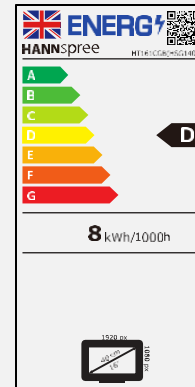

#### OTHER FEATURES

Built-In Stereo  
Speakers

Ultra-Slim Bezel  
and thin profile

10-Points  
Touch

Hard Glass  
Protection

Display Size	39.6 cm / 15.6" Diagonal
Panel Type	TFT – LED Backlight Technology (ADS Panel*)
Aspect Ratio	16:9
Resolution (H x V)	1920 x 1080 Full HD
Brightness	250 cd/m <sup>2</sup> (Panel) – 220 cd/m <sup>2</sup> (Monitor)
Contrast (Typ.)	800:1 (Typical)
Contrast (Active)	10.000.000:1 (Active)
Viewing Angle L/R; U/D	170° H / 170° V (CR > 10)
Response Time	15 msec
Pixel Pitch	0.17925 (H) X 0.17925 (V) mm
Touch Type	Self Capacitance - 10 Points Touch
Display Colors	262K Colors (6-bit)
Horizontal Frequency	31 ~ 81 kHz
Vertical Frequency	56 ~ 75 Hz
Max Display Frequency	1920 x 1080 @ 60Hz
Input 1	USB 3.1 Type-C x 2 (Power supply & signal) USB 3.1: Power Supply Standard 20V/5A Transmission rate: 10Gbps
Input 2	Mini HDMI x 1
Speakers	Yes, 0.5W x 2; Earphone Jack
Power Supply	USB 3.1 Type-C DC Input
Power Consumption	On: 8W; Stand-by: 0,5W; Off: 0,3W
Product Dimensions	355,4 x 11 x 222,88 mm (W x D x H)
Packing Dimensions	428 x 76 x 290 mm (W x D x H)
Net / Gross Weight	770 grams / 2300 grams
EAN	4711404023064

Supplier's Name	HANNspree
Model Name	HT161CGB
Energy efficiency class for standard Dynamic Range (SDR)	D
Annual Energy Power Consumption (kWh/1000h)	8 kWh/1000h
On mode power demand for Standard Dynamic Range (SDR)	8 W
Off mode power demand (W)	0,3 W
Standby mode power demand (W)	0,5 W
Screen Diagonal (cm / inches)	39,6cm / 15.6"
Resolution	1920 x 1080