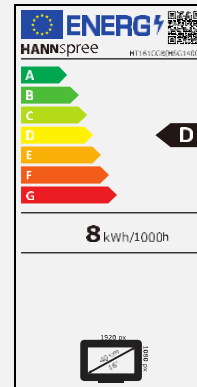

#### OTHER FEATURES

Built-In Stereo  
Speakers

Ultra-Slim Bezel  
and thin profile

10-Points  
Touch

Hard Glass  
Protection

Display Size	39.6 cm / 15.6" Diagonal
Panel Type	TFT – LED Backlight Technology (ADS Panel*)
Aspect Ratio	16:9
Resolution (H x V)	1920 x 1080 Full HD
Brightness	250 cd/m <sup>2</sup> (Panel) – 220 cd/m <sup>2</sup> (Monitor)
Contrast (Typ.)	800:1 (Typical)
Contrast (Active)	10.000.000:1 (Active)
Viewing Angle L/R; U/D	170° H / 170° V (CR > 10)
Response Time	15 msec
Pixel Pitch	0.17925 (H) X 0.17925 (V) mm
Touch Type	Self Capacitance - 10 Points Touch
Display Colors	262K Colors (6-bit)
Horizontal Frequency	31 ~ 81 kHz
Vertical Frequency	56 ~ 75 Hz
Max Display Frequency	1920 x 1080 @ 60Hz
Input 1	USB 3.1 Type-C x 2 (Power supply & signal) USB 3.1: Power Supply Standard 20V/5A Transmission rate: 10Gbps
Input 2	Mini HDMI x 1
Speakers	Yes, 0.5W x 2; Earphone Jack
Power Supply	USB 3.1 Type-C DC Input
Power Consumption	On: 8W; Stand-by: 0,5W; Off: 0,3W
Product Dimensions	355,4 x 11 x 222,88 mm (W x D x H)
Packing Dimensions	428 x 76 x 290 mm (W x D x H)
Net / Gross Weight	770 grams / 2300 grams
EAN	4711404023064

VESA Mounting	N/A
Tilt / Swivel	NA / N/A
Kensington Lock	N/A
Key Pad	Remote sensing buttons
Display Protection (Cover glass)	Type: AF Glass Thickness: 0.55mm
Hardness / Transmittance	≥7H Toughened hard panel surface / 88%
Color	sRGB, Bluish, Cool, Native, Warm, User Mode
Preset Mode	Standard, Game, Movie, Web, Text Modes
On Screen Display	14 Languages
Accessories	Type-C to Type-C Cable (1 mt); Type-A to Type-C Cable (1 mt); HDMI – Mini HDMI Cable (1 mt); Warranty Card; Quick Start Guide; Protective Cover / Foldable Stand
Other Features	Low Blue Light Mode