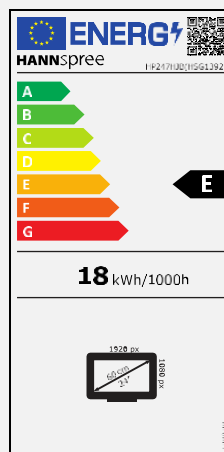

### ERGONOMIC FEATURES

Height  
Adjust.  
Stand

Swivel

Tilt

Eco  
Friendly

Display Size	60,45cm / 23.8" Diagonal
Panel Type	TFT – LED Backlight VA Panel (*)
Aspect Ratio	16:9
Resolution (H x V)	1920 x 1080 Full HD
Brightness (Typ.)	250cd/m <sup>2</sup>
Contrast (Typ.)	3.000:1
Contrast (Active)	80.000.000:1
Viewing Angle L/R; U/D	178° H – 178° V (CR >10)
Response Time	5 msec (with OD)
Pixel Pitch	0,2745 (H) x 0,2745 (V) mm
Panel Surface	Anti-Glare, Haze 25%; Hardness 3H
Display Colors	16.7M Colors
Horizontal Frequency	30 ~ 83 kHz
Vertical Frequency	56 ~ 75 Hz
Max Display Frequency	1920 x 1080 @ 60Hz
Input 1	D-Sub (VGA)
Input 2	HDMI 1.4
Buil-in Speakers	Yes, 2W x 2; Earphone Jack NOTE: with VGA connection, you cannot enable the monitor speakers
Power Consumption	On: 18W; Stand-by: 0,5W; Off: 0,3W
AC Power Range	External PSU DC: 12V – 2,5A Input: AC 100 ~ 240 Volt; 50 ~ 60 Hz
Product Dimensions	538,8 x 189,4 x 406,6 ~ 546,6 mm with stand (W x D x H) 538,8 x 37,5 x 318,7 mm without stand (W x D x H)
Packing Dimensions	616 x 114 x 519 mm (W x D x H)
Net / Gross Weight	4,67 Kg / 6,21 Kg

VESA Mounting	100 x 100 mm
Monitor Stand	Height Adjustable Stand (range 140mm ± 5mm)
Tilt / Kensington Lock	-5° ~ 22° (±3°) / Yes
Pivot / Swivel	- / Left: 45° - Right: 45° (±4°)
Controls	Exit (Auto) / ▼ (Vol.) / ▲ (Bri.) / Menu (Enter) / Power
Color	Warm, Natural, Cool, User Mode
Preset Mode	PC, Movie, Game, ECO Modes
On Screen Display	13 OSD Languages
Accessory	External Power Adaptor (1,5m); HDMI Cable (1,5m); Warranty Card; Quick Start Guide
Other Features	Low Blue Light Mode / Flicker Free

Supplier's Name	HANNspree
Model Name	HP247HJB
Energy efficiency class for standard Dynamic Range (SDR)	E
Annual Energy Power Consumption (kWh/1000h)	18 kWh/1000h
On mode power demand for Standard Dynamic Range (SDR)	18 W
Off mode power demand (W)	0,3 W
Standby mode power demand (W)	0,5 W
Screen Diagonal (cm / inches)	60,45cm/23.8"
Resolution	1920 x 1080