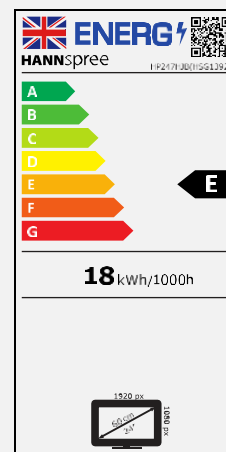

### ERGONOMIC FEATURES

Height  
Adjust.  
Stand

Swivel

Tilt

Eco  
Friendly

Display Size	60,45cm / 23.8" Diagonal
Panel Type	TFT – LED Backlight VA Panel (*)
Aspect Ratio	16:9
Resolution (H x V)	1920 x 1080 Full HD
Brightness (Typ.)	250cd/m <sup>2</sup>
Contrast (Typ.)	3.000:1
Contrast (Active)	80.000.000:1
Viewing Angle L/R; U/D	178° H – 178° V (CR >10)
Response Time	5 msec (with OD)
Pixel Pitch	0,2745 (H) x 0,2745 (V) mm
Panel Surface	Anti-Glare, Haze 25%; Hardness 3H
Display Colors	16.7M Colors
Horizontal Frequency	30 ~ 83 kHz
Vertical Frequency	56 ~ 75 Hz
Max Display Frequency	1920 x 1080 @ 60Hz
Input 1	D-Sub (VGA)
Input 2	HDMI 1.4
Buil-in Speakers	Yes, 2W x 2; Earphone Jack NOTE: with VGA connection, you cannot enable the monitor speakers
Power Consumption	On: 18W; Stand-by: 0,5W; Off: 0,3W
AC Power Range	External PSU DC: 12V – 2,5A Input: AC 100 ~ 240 Volt; 50 ~ 60 Hz
Product Dimensions	538,8 x 189,4 x 406,6 ~ 546,6 mm with stand (W x D x H) 538,8 x 37,5 x 318,7 mm without stand (W x D x H)
Packing Dimensions	616 x 114 x 519 mm (W x D x H)
Net / Gross Weight	4,67 Kg / 6,21 Kg

VESA Mounting	100 x 100 mm
Monitor Stand	Height Adjustable Stand (range 140mm ± 5mm)
Tilt / Kensington Lock	-5° ~ 22° (±3°) / Yes
Pivot / Swivel	- / Left: 45° - Right: 45° (±4°)
Controls	Exit (Auto) / ▼ (Vol.) / ▲ (Bri.) / Menu (Enter) / Power
Color	Warm, Natural, Cool, User Mode
Preset Mode	PC, Movie, Game, ECO Modes
On Screen Display	13 OSD Languages
Accessory	External Power Adaptor (1,5m); HDMI Cable (1,5m); Warranty Card; Quick Start Guide
Other Features	Low Blue Light Mode / Flicker Free

Supplier's Name	HANNspree
Model Name	HP247HJB
Energy efficiency class for standard Dynamic Range (SDR)	E
Annual Energy Power Consumption (kWh/1000h)	18 kWh/1000h
On mode power demand for Standard Dynamic Range (SDR)	18 W
Off mode power demand (W)	0,3 W
Standby mode power demand (W)	0,5 W
Screen Diagonal (cm / inches)	60,45cm/23.8"
Resolution	1920 x 1080