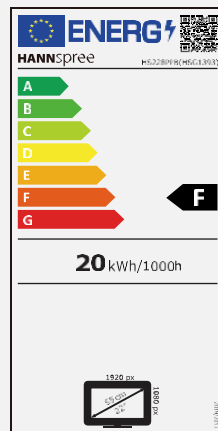

## HS 228 PPB (REW: EU – EEW: UK)

21.5" / 54,61cm Diagonal  
LED Backlight – Format 16:9

- 21.5" 16:9 LED Backlight Monitor
- 1920 x 1080 Resolution Full HD 1080p
- 178° / 178° Ultra Wide Viewing Angle
- Triple Input: DP + HDMI + VGA
- Super Slim Design and Thin Bezel
- Built-In Stereo Speakers
- Tilt and Wall-Mountable (VESA)
- Low Power Consumption & Multi-Video Modes
- ECO Friendly
- Flicker Free
- Low Blue Light Mode

### OTHER FEATURES

Eco  
Friendly

Low Blue  
Light  
Mode

Tilt

Flicker  
Free

Display Size	54,6cm / 21.5" Diagonal
Panel Type	TFT – LED Backlight VA Panel (*)
Aspect Ratio	16:9
Resolution (H x V)	1920 x 1080 Full HD
Brightness	250cd/m <sup>2</sup>
Contrast (Typ.)	3.000:1 (Typical)
Contrast (Active)	80.000.000:1 (Active)
Viewing Angle L/R; U/D	178° H – 178° V (CR >10)
Response Time	5 msec (with OD)
Pixel Pitch	0,248 (H) x 0,248 (V) mm
Panel Surface	Anti-Glare
Display Colors	16.7M Colors
Horizontal Frequency	30 ~ 83 kHz
Vertical Frequency	56 ~ 75 Hz
Max Display Frequency	1920 x 1080 @ 60Hz
Input 1	D-Sub (VGA)
Input 2	HDMI 1.4 (with HDCP support)
Input 3	Display Port 1.2 (with HDCP support)
Buil-in Speakers	Yes, 2W x 2; Earphone Jack
Power Consumption	On: 10,81W; Stand-by: 0,35W; Off: 0,22W (Energy Consumption related to EPA Energy Star Version 8.0)
AC Power Range	AC 100 ~ 240 Volt; 50 ~ 60 Hz
Product Dimensions	488,8 x 168 x 377,8 mm (W x D x H)
Packing Dimensions	547 x 116 x 372 mm (W x D x H)
Net / Gross Weight	2,8 Kg / 3,9 Kg
Bezel & Color Plan	Bezel / Arm / Base / Rear Cover: Black texture

VESA Mounting	100 x 100 mm
Monitor Stand	Normal Stand
Tilt / Kensington Lock	-5° ~ 20° / Yes
Pivot / Swivel	- / -
Controls	Menu, <, >, AUTO, Power
Color	Warm, Natural, Cool, User Mode
Preset Mode	PC, Movie, Game, ECO Modes
On Screen Display	11 OSD Languages
Accessory	Power Cable (1,5m); HDMI Cable (1,5m); Warranty Card; Quick Start Guide
Other Features	Low Blue Light Mode Flicker Free