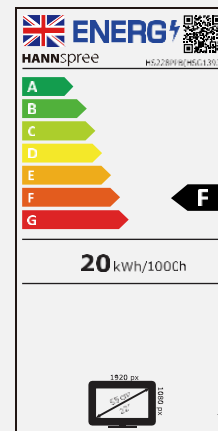

## HS 228 PPB (REW: EU – EEW: UK)

21.5" / 54,61cm Diagonal  
LED Backlight – Format 16:9

- 21.5" 16:9 LED Backlight Monitor
- 1920 x 1080 Resolution Full HD 1080p
- 178° / 178° Ultra Wide Viewing Angle
- Triple Input: DP + HDMI + VGA
- Super Slim Design and Thin Bezel
- Built-In Stereo Speakers
- Tilt and Wall-Mountable (VESA)
- Low Power Consumption & Multi-Video Modes
- ECO Friendly
- Flicker Free
- Low Blue Light Mode

### OTHER FEATURES

Eco  
Friendly

Low Blue  
Light  
Mode

Tilt

Flicker  
Free

Display Size	54,6cm / 21.5" Diagonal
Panel Type	TFT – LED Backlight VA Panel (*)
Aspect Ratio	16:9
Resolution (H x V)	1920 x 1080 Full HD
Brightness	250cd/m <sup>2</sup>
Contrast (Typ.)	3.000:1 (Typical)
Contrast (Active)	80.000.000:1 (Active)
Viewing Angle L/R; U/D	178° H – 178° V (CR >10)
Response Time	5 msec (with OD)
Pixel Pitch	0,248 (H) x 0,248 (V) mm
Panel Surface	Anti-Glare
Display Colors	16.7M Colors
Horizontal Frequency	30 ~ 83 kHz
Vertical Frequency	56 ~ 75 Hz
Max Display Frequency	1920 x 1080 @ 60Hz
Input 1	D-Sub (VGA)
Input 2	HDMI 1.4 (with HDCP support)
Input 3	Display Port 1.2 (with HDCP support)
Buil-in Speakers	Yes, 2W x 2; Earphone Jack
Power Consumption	On: 10,81W; Stand-by: 0,35W; Off: 0,22W (Energy Consumption related to EPA Energy Star Version 8.0)
AC Power Range	AC 100 ~ 240 Volt; 50 ~ 60 Hz
Product Dimensions	488,8 x 168 x 377,8 mm (W x D x H)
Packing Dimensions	547 x 116 x 372 mm (W x D x H)
Net / Gross Weight	2,8 Kg / 3,9 Kg
Bezel & Color Plan	Bezel / Arm / Base / Rear Cover: Black texture

VESA Mounting	100 x 100 mm
Monitor Stand	Normal Stand
Tilt / Kensington Lock	-5° ~ 20° / Yes
Pivot / Swivel	- / -
Controls	Menu, <, >, AUTO, Power
Color	Warm, Natural, Cool, User Mode
Preset Mode	PC, Movie, Game, ECO Modes
On Screen Display	11 OSD Languages
Accessory	Power Cable (1,5m); HDMI Cable (1,5m); Warranty Card; Quick Start Guide
Other Features	Low Blue Light Mode Flicker Free