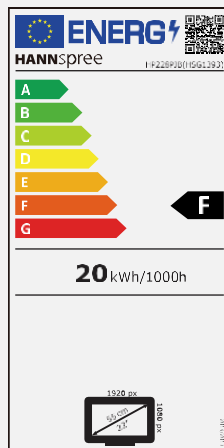

HP 228 PJB (REW: EU – EEW: UK)

21.5" / 54,61cm Diagonal
LED Backlight – Format 16:9

- 21.5" 16:9 LED Backlight Monitor
- 1920 x 1080 Resolution Full HD 1080p
- 178° / 178° Ultra Wide Viewing Angle
- Triple Input: DP + HDMI + VGA
- Super Slim Design and Thin Bezel
- Built-In Stereo Speakers
- Tilt and Wall-Mountable (VESA)
- Multi-Functional Height Adjustable Stand
- Pivot Function (90° Rotation) and Swivel
- Low Power Consumption & Multi-Video Modes
- ECO Friendly
- Flicker Free
- Low Blue Light Mode

Display Size	54,6cm / 21.5" Diagonal
Panel Type	TFT – LED Backlight VA Panel (*)
Aspect Ratio	16:9
Resolution (H x V)	1920 x 1080 Full HD
Brightness	250cd/m ²
Contrast (Typ.)	3.000:1 (Typical)
Contrast (Active)	80.000.000:1 (Active)
Viewing Angle L/R; U/D	178° H – 178° V (CR >10)
Response Time	5 msec
Pixel Pitch	0,248 (H) x 0,248 (V) mm
Panel Surface	Anti-Glare
Display Colors	16.7M Colors
Horizontal Frequency	30 ~ 83 kHz
Vertical Frequency	56 ~ 75 Hz
Max Display Frequency	1920 x 1080 @ 60Hz
Input 1	D-Sub (VGA)
Input 2	HDMI
Input 3	Display Port
Buil-in Speakers	Yes, 2W x 2; Earphone Jack
Power Consumption	On: 10,81W; Stand-by: 0,35W; Off: 0,22W (Energy Consumption related to EPA Energy Star Version 8.0)
AC Power Range	AC 100 ~ 240 Volt; 50 ~ 60 Hz
Product Dimensions	489.3 x 215.3 x 491.8 mm (W x D x H)
Packing Dimensions	546 x 154 x 360 mm (W x D x H)
Net / Gross Weight	3.6 Kg / 4.75 Kg
Bezel & Color Plan	Bezel / Arm / Base / Rear Cover: Black texture

VESA Mounting	100 x 100 mm
Monitor Stand	Height Adjustable Stand (120mm range)
Tilt / Kensington Lock	-5° ~ 20° / Yes
Pivot / Swivel	Yes 90° Clockwise / Left: 45° - Right: 45°
Controls	Menu, <, >, AUTO, Power
Color	Warm, Natural, Cool, User Mode
Preset Mode	PC, Movie, Game, ECO Modes
On Screen Display	11 OSD Languages
Accessory	Power Cable (1,5m); HDMI Cable (1,5m); Warranty Card; Quick Start Guide
Other Features	Low Blue Light Mode Flicker Free