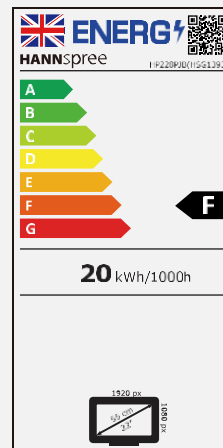

HP 228 PJB (REW: EU – EEW: UK)

21.5" / 54,61cm Diagonal
LED Backlight – Format 16:9

- 21.5" 16:9 LED Backlight Monitor
- 1920 x 1080 Resolution Full HD 1080p
- 178° / 178° Ultra Wide Viewing Angle
- Triple Input: DP + HDMI + VGA
- Super Slim Design and Thin Bezel
- Built-In Stereo Speakers
- Tilt and Wall-Mountable (VESA)
- Multi-Functional Height Adjustable Stand
- Pivot Function (90° Rotation) and Swivel
- Low Power Consumption & Multi-Video Modes
- ECO Friendly
- Flicker Free
- Low Blue Light Mode

Display Size	54,6cm / 21.5" Diagonal
Panel Type	TFT – LED Backlight VA Panel (*)
Aspect Ratio	16:9
Resolution (H x V)	1920 x 1080 Full HD
Brightness	250cd/m ²
Contrast (Typ.)	3.000:1 (Typical)
Contrast (Active)	80.000.000:1 (Active)
Viewing Angle L/R; U/D	178° H – 178° V (CR >10)
Response Time	5 msec
Pixel Pitch	0,248 (H) x 0,248 (V) mm
Panel Surface	Anti-Glare
Display Colors	16.7M Colors
Horizontal Frequency	30 ~ 83 kHz
Vertical Frequency	56 ~ 75 Hz
Max Display Frequency	1920 x 1080 @ 60Hz
Input 1	D-Sub (VGA)
Input 2	HDMI
Input 3	Display Port
Buil-in Speakers	Yes, 2W x 2; Earphone Jack
Power Consumption	On: 10,81W; Stand-by: 0,35W; Off: 0,22W (Energy Consumption related to EPA Energy Star Version 8.0)
AC Power Range	AC 100 ~ 240 Volt; 50 ~ 60 Hz
Product Dimensions	489.3 x 215.3 x 491.8 mm (W x D x H)
Packing Dimensions	546 x 154 x 360 mm (W x D x H)
Net / Gross Weight	3.6 Kg / 4.75 Kg
Bezel & Color Plan	Bezel / Arm / Base / Rear Cover: Black texture

VESA Mounting	100 x 100 mm
Monitor Stand	Height Adjustable Stand (120mm range)
Tilt / Kensington Lock	-5° ~ 20° / Yes
Pivot / Swivel	Yes 90° Clockwise / Left: 45° - Right: 45°
Controls	Menu, <, >, AUTO, Power
Color	Warm, Natural, Cool, User Mode
Preset Mode	PC, Movie, Game, ECO Modes
On Screen Display	11 OSD Languages
Accessory	Power Cable (1,5m); HDMI Cable (1,5m); Warranty Card; Quick Start Guide
Other Features	Low Blue Light Mode Flicker Free