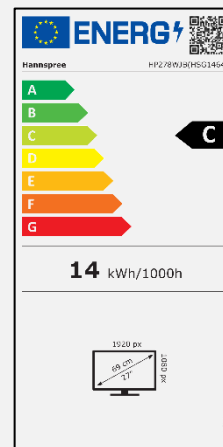

VIEWING ANGLE, VESA

178° 178° Ultra Wide
Viewing Angle

VESA VESA
Wall-Mountable

ERGONOMIC FEATURES

Height
Adjust.
Stand Pivot

Tilt Swivel

Display Size	68,6 cm / 27" Diagonal
Panel Type	TFT – LED Backlight, AHVA Panel *
Aspect Ratio	16:9
Resolution (H x V)	1920 x 1080 Full HD
Brightness (Typ.)	300cd/m ² (Typical)
Contrast (Typ.)	1000:1 (Typical)
Contrast (Active)	10.000.000:1 (Active)
Viewing Angle L/R; U/D	178° H / 178° V (CR >10)
Response Time	5 msec (with OD)
Pixel Pitch	0,3114 (H) x 0,3114 (V) mm
Panel Surface	Anti-Glare, Haze-level 25%; Hard coating (3H)
Display Colors	16.7M Colors
Horizontal Frequency	30 ~ 83 kHz
Vertical Frequency	60 ~ 75 Hz
Max Display Frequency	1920 x 1080 @ 60Hz
Input 1	VGA D-Sub
Input 2	HDMI 1.4
Input 3 & 4	DP 1.2; Audio-In
USB	USB 3.0 HUB (1 up, 2 down)
Speakers	2W x 2, Earphone Jack
Power Consumption	On: 14W; Stand-by: 0,5W; Off: 0,3W
AC Power Range	External PSU DC: 12V – 4A Input: AC 100 ~ 240 Volt; 50 ~ 60 Hz
Product Dimensions	615 x 215 x 422,5~568,2 with stand mm (W x D x H) 615 x 59,1 x 365,9 without stand mm (W x D x H)
Packing Dimensions	687 x 178 x 448 mm (W x D x H)
Net / Gross Weight	5,5 Kg / 7,4 Kg

VESA Mounting	100 x 100 mm
Monitor Stand	Height Adjustable Stand (145 ± 5 mm range)
Tilt / Kensington Lock	-10° ~ +20° (±3°) / Yes
Pivot / Swivel	Yes 90° / Left: 45° - Right: 45°
Controls	Exit (Input) / Menu (Enter) / ▲ (Bri.) / ▼ (Vol.) / Power
Color	Warm, Normal, Cool, User Modes
Preset Mode	PC, ECO, Movie, Game Modes
On Screen Display	7 OSD Languages
Extra Features	<ul style="list-style-type: none"> Built-in Webcam 5Mpixel High Definition with "Pop-up" design for privacy Built-in Stereo Microphone Built-in Speakers Built-in USB 3.0 HUB 1 upstream, 2 downstream Flicker Free / Low Blue Light Mode
Accessory	External Power Supply; Power Cable (1,5m); HDMI Cable (1,5m); USB 3.0 Cable B-A (1,5m); Warranty Card; Quick Start Guide